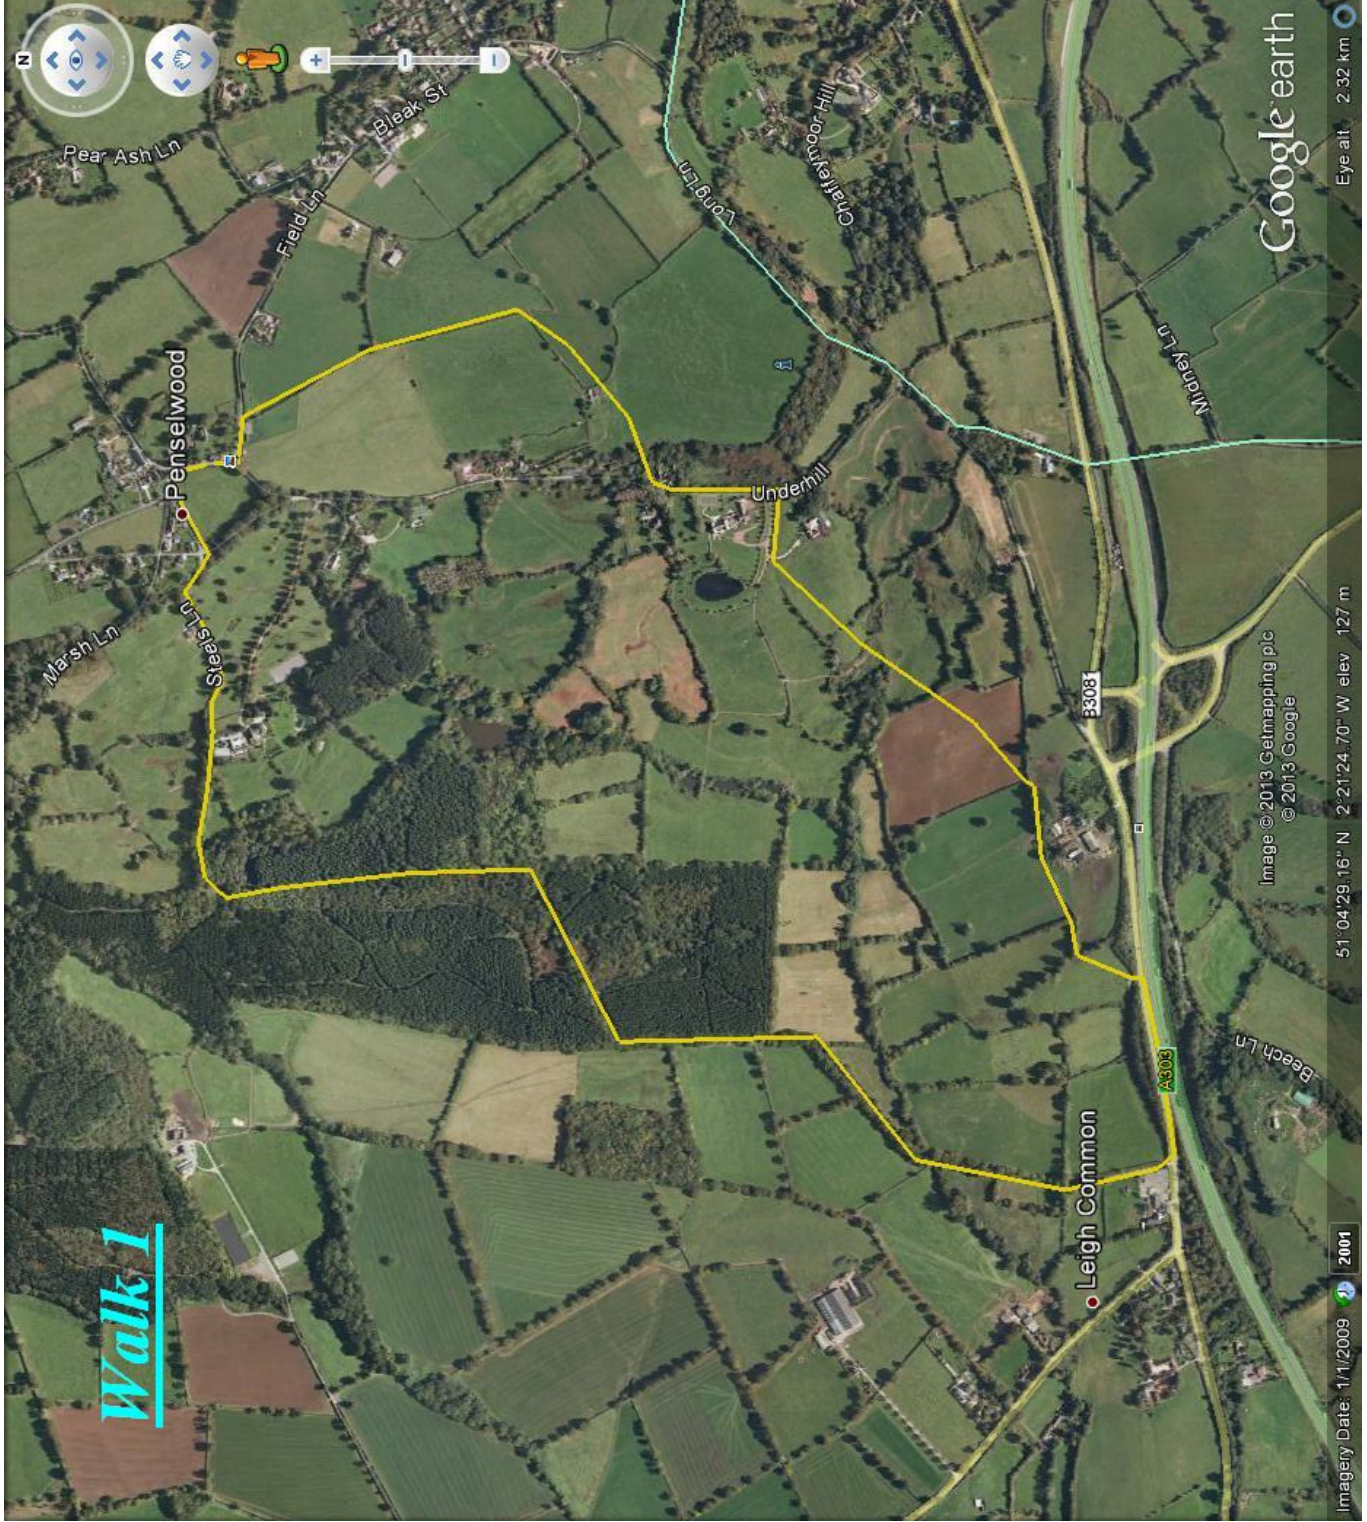

WALK 1

GRADING:

SEASON:

SUMMARY DESCRIPTION:

START:

FINISH:

PARKING:

TIME (approx.):

DOG ACCESSIBILITY

DESCRIPTION

Walk 1

Google earth

Eye at 2.32 km

Image © 2013 Getmapping plc
© 2013 Google

51°04'29.16" N 2°21'24.70" W elev 127 m

Imagery Date: 11/2009 2001