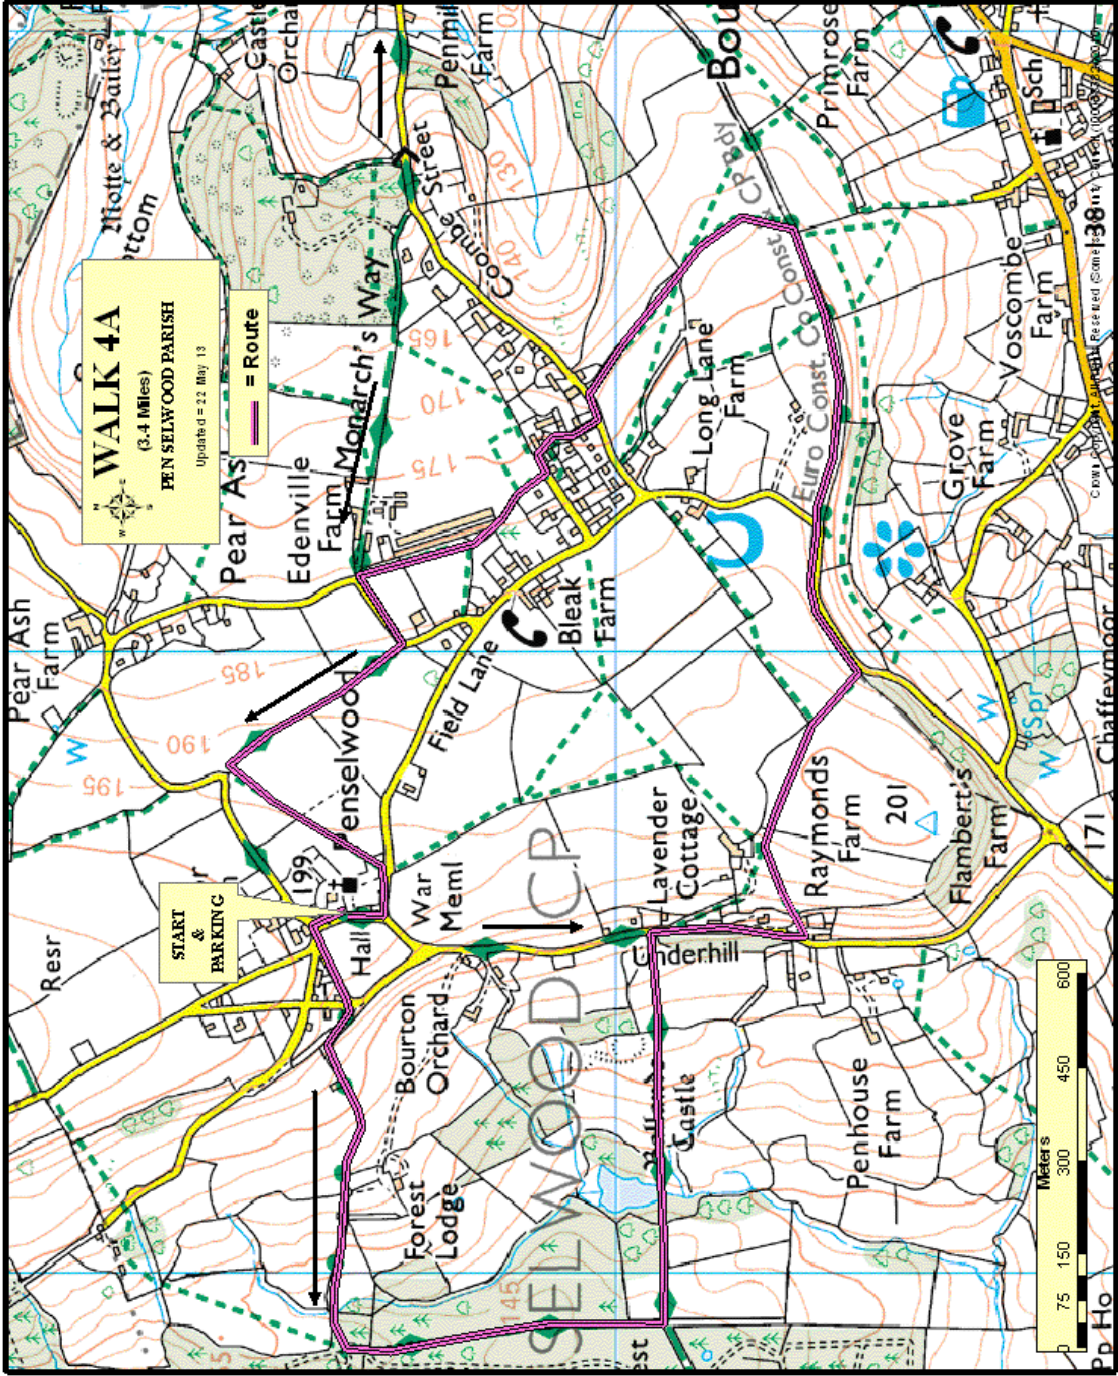

## WALK 4A

GRADING:

SEASON:

SUMMARY DESCRIPTION:

START:

FINISH:

PARKING:

TIME (approx.):

DOG ACCESSIBILITY:

DESCRIPTION:

# WALK 4a