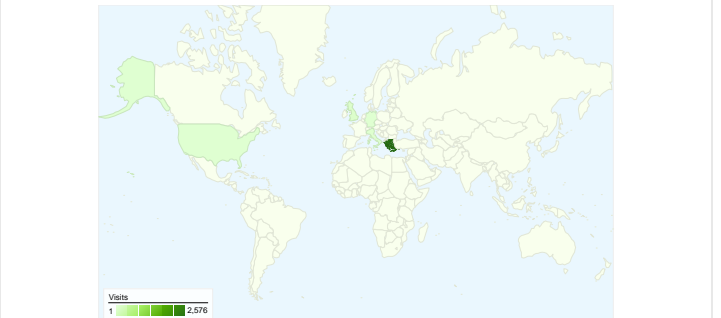

Site Usage

2,820 Visits

32.55% Bounce Rate

17,902 Pageviews

00:06:15 Avg. Time on Site

6.35 Pages/Visit

26.35% % New Visits

Visitors Overview

Map Overlay world

Traffic Sources Overview

Content Overview

Pages	Pageviews	% Pageviews
/	3,880	21.67%
/profiles/friend/list	641	3.58%
/forum	280	1.56%
/photo	271	1.51%
/profiles/friend/list?page=2	237	1.32%

891 people visited this site

-  **2,820** Visits
-  **891** Absolute Unique Visitors
-  **17,902** Pageviews
-  **6.35** Average Pageviews
-  **00:06:15** Time on Site
-  **32.55%** Bounce Rate
-  **26.67%** New Visits

2,820 visits came from 30 countries/territories

Site Usage

Visits	Pages/Visit	Avg. Time on Site	% New Visits	Bounce Rate	
2,820 % of Site Total: 100.00%	6.35 Site Avg: 6.35 (0.00%)	00:06:15 Site Avg: 00:06:15 (0.00%)	26.17% Site Avg: 26.35% (-0.67%)	32.55% Site Avg: 32.55% (0.00%)	
Country/Territory	Visits	Pages/Visit	Avg. Time on Site	% New Visits	Bounce Rate
Greece	2,576	6.53	00:06:19	23.68%	31.75%
United Kingdom	71	5.04	00:03:53	11.27%	32.39%
Italy	40	6.10	00:05:54	62.50%	17.50%
United States	28	3.14	00:02:12	82.14%	67.86%
Germany	28	2.36	00:01:25	50.00%	57.14%
Cyprus	16	4.00	00:04:16	31.25%	37.50%
France	8	2.00	00:00:29	87.50%	62.50%
Netherlands	8	1.25	00:00:11	100.00%	75.00%
Belgium	5	18.00	00:06:53	100.00%	20.00%
Spain	5	3.20	00:01:10	80.00%	20.00%