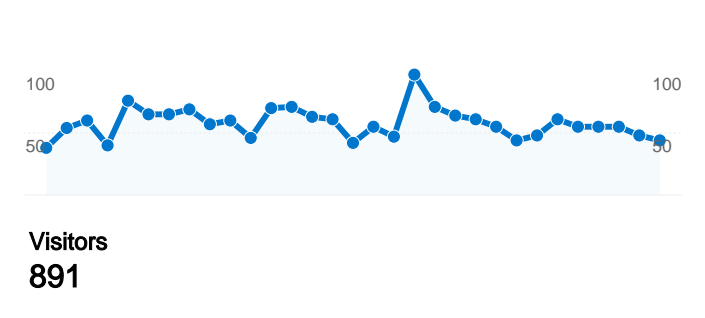

Site Usage

2,820 Visits

32.55% Bounce Rate

17,902 Pageviews

00:06:15 Avg. Time on Site

6.35 Pages/Visit

26.35% % New Visits

Visitors Overview

891 people visited this site

-  **2,820** Visits
-  **891** Absolute Unique Visitors
-  **17,902** Pageviews
-  **6.35** Average Pageviews
-  **00:06:15** Time on Site
-  **32.55%** Bounce Rate
-  **26.67%** New Visits

2,820 visits came from 30 countries/territories

Site Usage

Visits	Pages/Visit	Avg. Time on Site	% New Visits	Bounce Rate	
2,820 % of Site Total: 100.00%	6.35 Site Avg: 6.35 (0.00%)	00:06:15 Site Avg: 00:06:15 (0.00%)	26.17% Site Avg: 26.35% (-0.67%)	32.55% Site Avg: 32.55% (0.00%)	
Country/Territory	Visits	Pages/Visit	Avg. Time on Site	% New Visits	Bounce Rate
Greece	2,576	6.53	00:06:19	23.68%	31.75%
United Kingdom	71	5.04	00:03:53	11.27%	32.39%
Italy	40	6.10	00:05:54	62.50%	17.50%
United States	28	3.14	00:02:12	82.14%	67.86%
Germany	28	2.36	00:01:25	50.00%	57.14%
Cyprus	16	4.00	00:04:16	31.25%	37.50%
France	8	2.00	00:00:29	87.50%	62.50%
Netherlands	8	1.25	00:00:11	100.00%	75.00%
Belgium	5	18.00	00:06:53	100.00%	20.00%
Spain	5	3.20	00:01:10	80.00%	20.00%

Pages on this site were viewed a total of 17,902 times

 17,902 Pageviews

 12,362 Unique Views

 32.55% Bounce Rate

Top Content

Pages	Pageviews	% Pageviews
/	3,880	21.67%
/profiles/friend/list	641	3.58%
/forum	280	1.56%
/photo	271	1.51%
/profiles/friend/list?page=2	237	1.32%