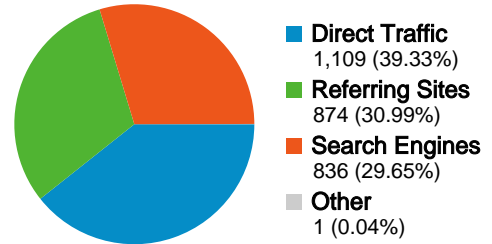

Top Traffic Sources

Sources	Visits	% visits	Keywords	Visits	% visits
(direct) ((none))	1,109	39.33%	blues.gr	199	23.80%
google (organic)	832	29.50%	blues gr	137	16.39%
us.f397.mail.yahoo.com	83	2.94%	blues	136	16.27%
bluesgr.uservoice.com	61	2.16%	www.blues.gr	56	6.70%
us.mg1.mail.yahoo.com	61	2.16%	boris voutsinos myspace	23	2.75%