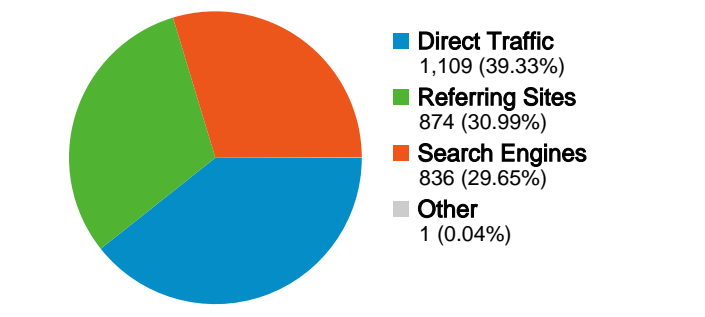

Traffic Sources Overview

Content Overview

Pages	Pageviews	% Pageviews
/	3,880	21.67%
/profiles/friend/list	641	3.58%
/forum	280	1.56%
/photo	271	1.51%
/profiles/friend/list?page=2	237	1.32%