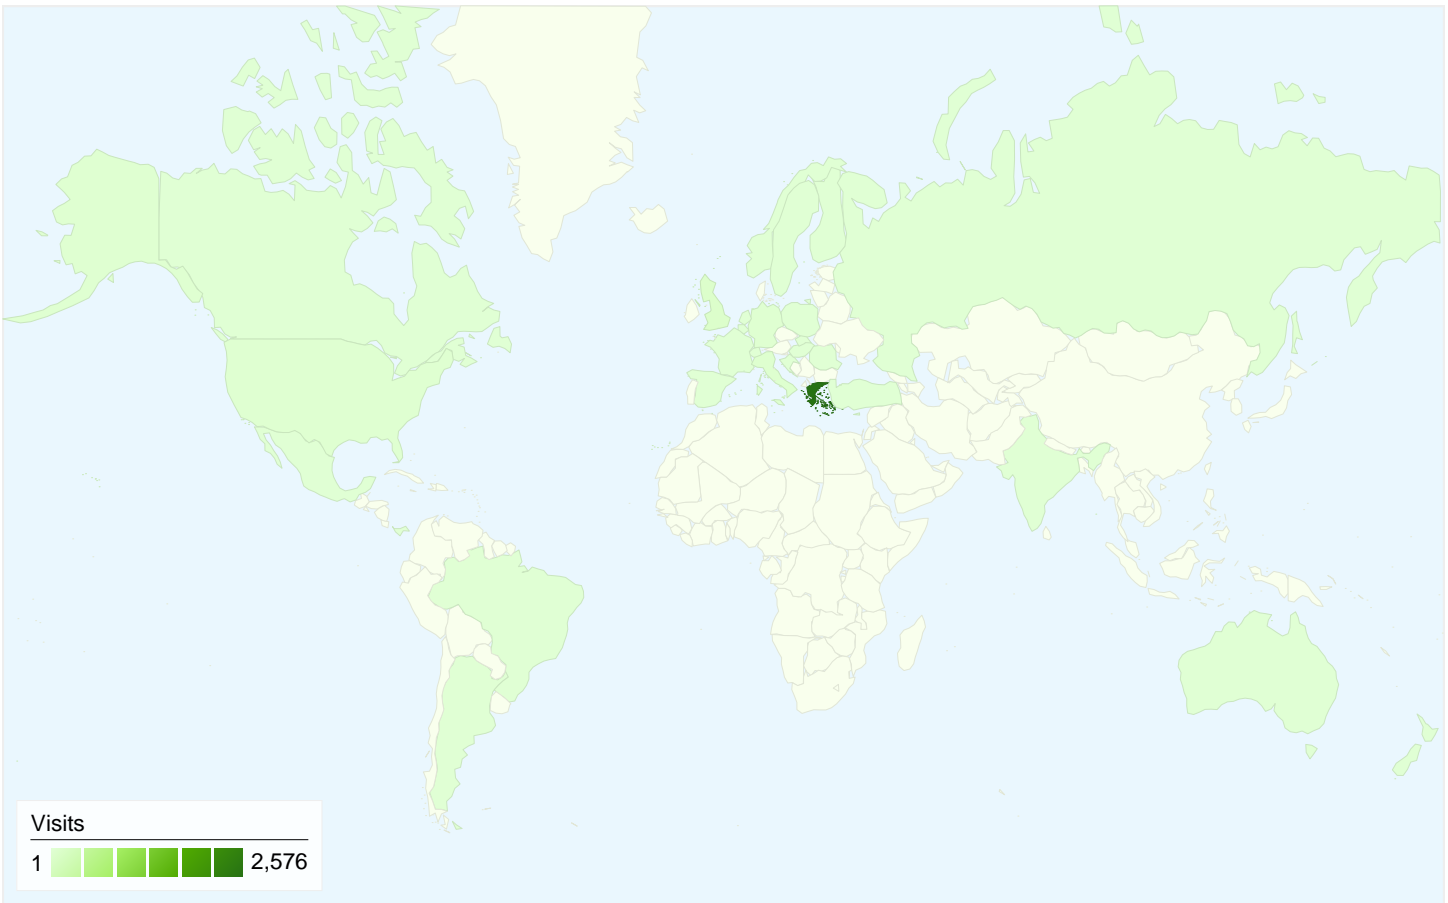

891 people visited this site

-  **2,820** Visits
-  **891** Absolute Unique Visitors
-  **17,902** Pageviews
-  **6.35** Average Pageviews
-  **00:06:15** Time on Site
-  **32.55%** Bounce Rate
-  **26.67%** New Visits

2,820 visits came from 30 countries/territories

Site Usage

Visits	Pages/Visit	Avg. Time on Site	% New Visits	Bounce Rate	
2,820 % of Site Total: 100.00%	6.35 Site Avg: 6.35 (0.00%)	00:06:15 Site Avg: 00:06:15 (0.00%)	26.17% Site Avg: 26.35% (-0.67%)	32.55% Site Avg: 32.55% (0.00%)	
Country/Territory	Visits	Pages/Visit	Avg. Time on Site	% New Visits	Bounce Rate
Greece	2,576	6.53	00:06:19	23.68%	31.75%
United Kingdom	71	5.04	00:03:53	11.27%	32.39%
Italy	40	6.10	00:05:54	62.50%	17.50%
United States	28	3.14	00:02:12	82.14%	67.86%
Germany	28	2.36	00:01:25	50.00%	57.14%
Cyprus	16	4.00	00:04:16	31.25%	37.50%
France	8	2.00	00:00:29	87.50%	62.50%
Netherlands	8	1.25	00:00:11	100.00%	75.00%
Belgium	5	18.00	00:06:53	100.00%	20.00%
Spain	5	3.20	00:01:10	80.00%	20.00%