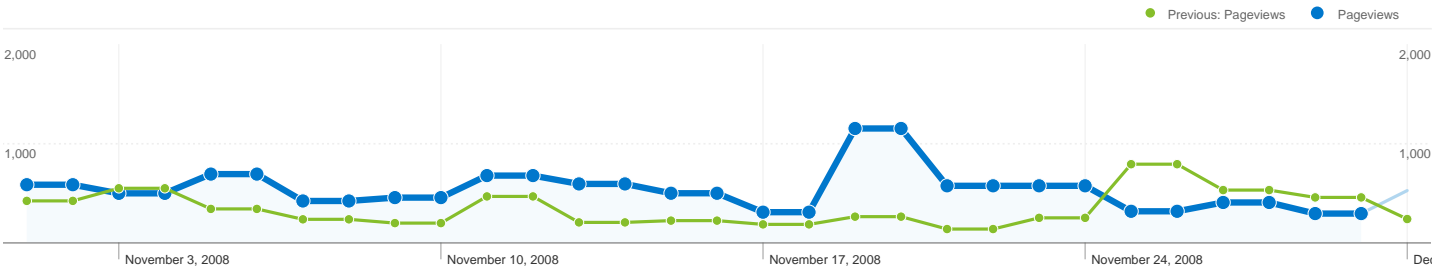

Pages on this site were viewed a total of 14,296 times in the "All Visits" segment

All Visits 14,296 Pageviews
All Visits-214,296
Previous: 0 (0.00%)

All Visits 9,439 Unique Views
All Visits-29,439
Previous: 0 (0.00%)

All Visits 35.65% Bounce Rate
All Visits-235.65%
Previous: 0.00% (0.00%)

Top Content

Pages	Pageviews	% Pageviews
/		
Nov 1, 2008 - Nov 30, 2008	3,413	23.87%
Oct 1, 2008 - Oct 31, 2008	3,070	0.00%
% Change	11.17%	11.17%
/profiles/blogs/poihos-ehinai-o-mployzhistas		
Nov 1, 2008 - Nov 30, 2008	480	3.36%
Oct 1, 2008 - Oct 31, 2008	0	0.00%
% Change	100.00%	100.00%
/profiles/members/		
Nov 1, 2008 - Nov 30, 2008	474	3.32%
Oct 1, 2008 - Oct 31, 2008	396	0.00%
% Change	19.70%	19.70%
/video		
Nov 1, 2008 - Nov 30, 2008	150	1.05%