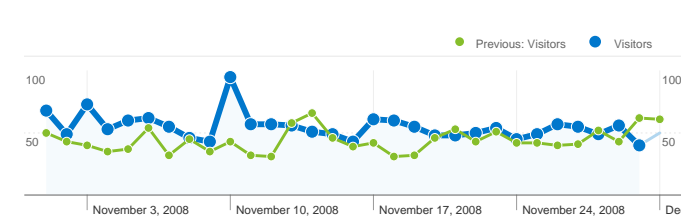

Site Usage

 **2,261 Visits**

Previous: 1,959 (15.42%)

 **35.65% Bounce Rate**

Previous: 36.96% (-3.54%)

 **14,296 Pageviews**

Previous: 12,428 (15.03%)

 **00:05:22 Avg. Time on Site**

Previous: 00:05:42 (-5.65%)

 **6.32 Pages/Visit**

Previous: 6.34 (-0.33%)

 **36.18% % New Visits**

Previous: 33.49% (8.04%)

Visitors Overview

**Visitors**  
**949**

Map Overlay world

## 1,644 people visited this site in the "All Visits" segment

**All Visits 2,261 Visits**  
**All Visits-2,261**  
 Previous: 0 (0.00%)

**All Visits 1,644 Absolute Unique Visitors**  
**All Visits-1,644**  
 Previous: 0 (0.00%)

## Pages on this site were viewed a total of 14,296 times in the "All Visits" segment

 **All Visits 14,296 Pageviews**  
**All Visits-214,296**  
 Previous: 0 (0.00%)

 **All Visits 9,439 Unique Views**  
**All Visits-29,439**  
 Previous: 0 (0.00%)