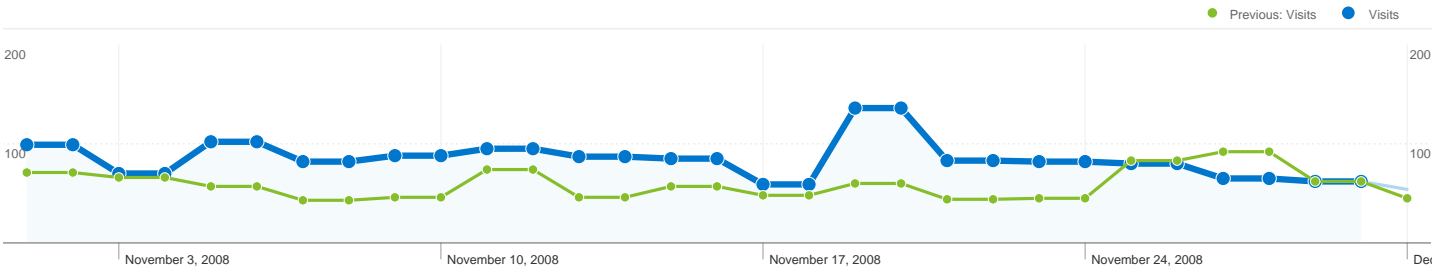

All traffic sources sent a total of 2,261 visits in the "All Visits" segment

All Visits 43.39% Direct Traffic
All Visits-243.39%

Previous: 0.00% (0.00%)

All Visits 26.67% Referring Sites
All Visits-226.67%

Previous: 0.00% (0.00%)

All Visits 29.94% Search Engines
All Visits-229.94%

Previous: 0.00% (0.00%)