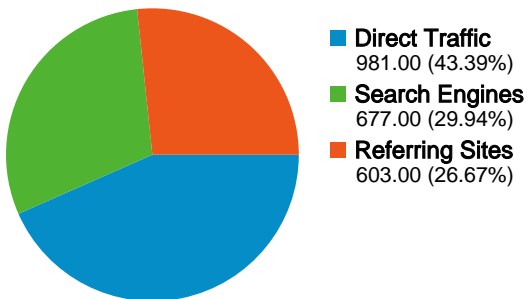

Traffic Sources Overview