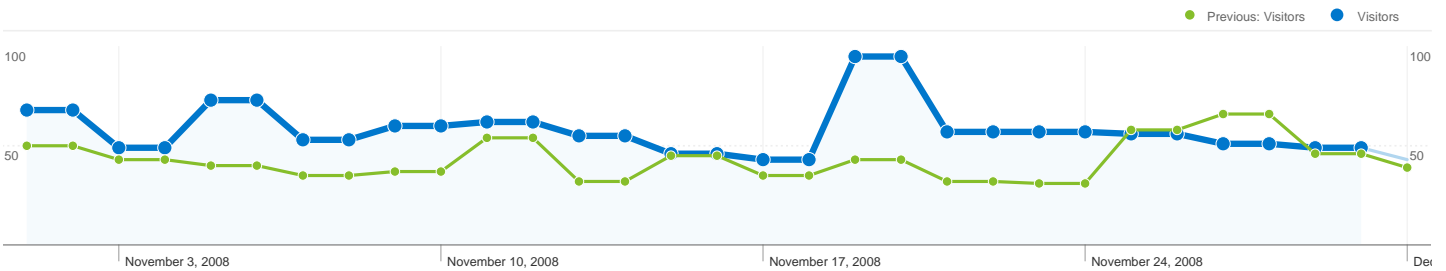

Site Usage

 **2,261 Visits**

Previous: 1,959 (15.42%)

 **35.65% Bounce Rate**

Previous: 36.96% (-3.54%)

 **14,296 Pageviews**

Previous: 12,428 (15.03%)

 **00:05:22 Avg. Time on Site**

Previous: 00:05:42 (-5.65%)

 **6.32 Pages/Visit**

Previous: 6.34 (-0.33%)

 **36.18% % New Visits**

Previous: 33.49% (8.04%)

Visitors Overview

**Visitors**  
**949**

Map Overlay world

## 1,644 people visited this site in the "All Visits" segment

**All Visits 2,261 Visits**  
**All Visits-2,261**  
 Previous: 0 (0.00%)

**All Visits 1,644 Absolute Unique Visitors**  
**All Visits-1,644**  
 Previous: 0 (0.00%)

## Pages on this site were viewed a total of 14,296 times in the "All Visits" segment

 **All Visits 14,296 Pageviews**  
**All Visits-214,296**  
 Previous: 0 (0.00%)

 **All Visits 9,439 Unique Views**  
**All Visits-29,439**  
 Previous: 0 (0.00%)