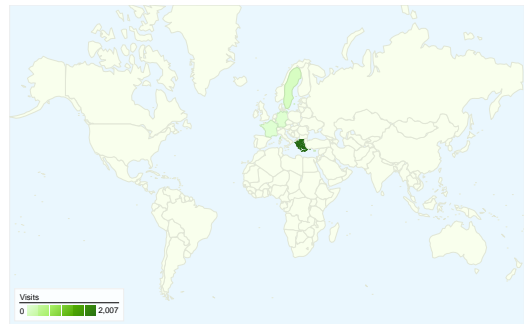

Previous: 00:05:42 (-5.65%)

 **6.32 Pages/Visit**

Previous: 6.34 (-0.33%)

 **36.18% % New Visits**

Previous: 33.49% (8.04%)

Visitors Overview

**Visitors**  
**949**

Map Overlay world

## 1,644 people visited this site in the "All Visits" segment

**All Visits 2,261 Visits**  
**All Visits-2,261**  
 Previous: 0 (0.00%)

**All Visits 1,644 Absolute Unique Visitors**  
**All Visits-1,644**  
 Previous: 0 (0.00%)

## All traffic sources sent a total of 2,261 visits in the "All Visits" segment

**All Visits 43.39% Direct Traffic**  
**All Visits-243.39%**

Previous: 0.00% (0.00%)

**All Visits 26.67% Referring Sites**  
**All Visits-226.67%**