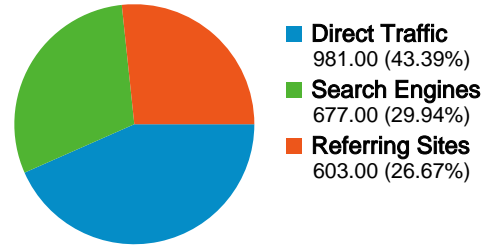

Oct 1, 2008 - Oct 31, 2008	1,133	0.00%
% Change	19.42%	19.42%
Unknown		
Nov 1, 2008 - Nov 30, 2008	790	34.94%
Oct 1, 2008 - Oct 31, 2008	665	0.00%
% Change	18.80%	18.80%
Dialup		
Nov 1, 2008 - Nov 30, 2008	58	2.57%
Oct 1, 2008 - Oct 31, 2008	50	0.00%
% Change	16.00%	16.00%
Cable		
Nov 1, 2008 - Nov 30, 2008	32	1.42%
Oct 1, 2008 - Oct 31, 2008	74	0.00%
% Change	-56.76%	-56.76%
T1		
Nov 1, 2008 - Nov 30, 2008	24	1.06%
Oct 1, 2008 - Oct 31, 2008	28	0.00%
% Change	-14.29%	-14.29%

## All traffic sources sent a total of 2,261 visits in the "All Visits" segment

**All Visits 43.39% Direct Traffic**  
**All Visits-243.39%**

Previous: 0.00% (0.00%)

**All Visits 26.67% Referring Sites**  
**All Visits-226.67%**

Previous: 0.00% (0.00%)

**All Visits 29.94% Search Engines**  
**All Visits-229.94%**

Previous: 0.00% (0.00%)