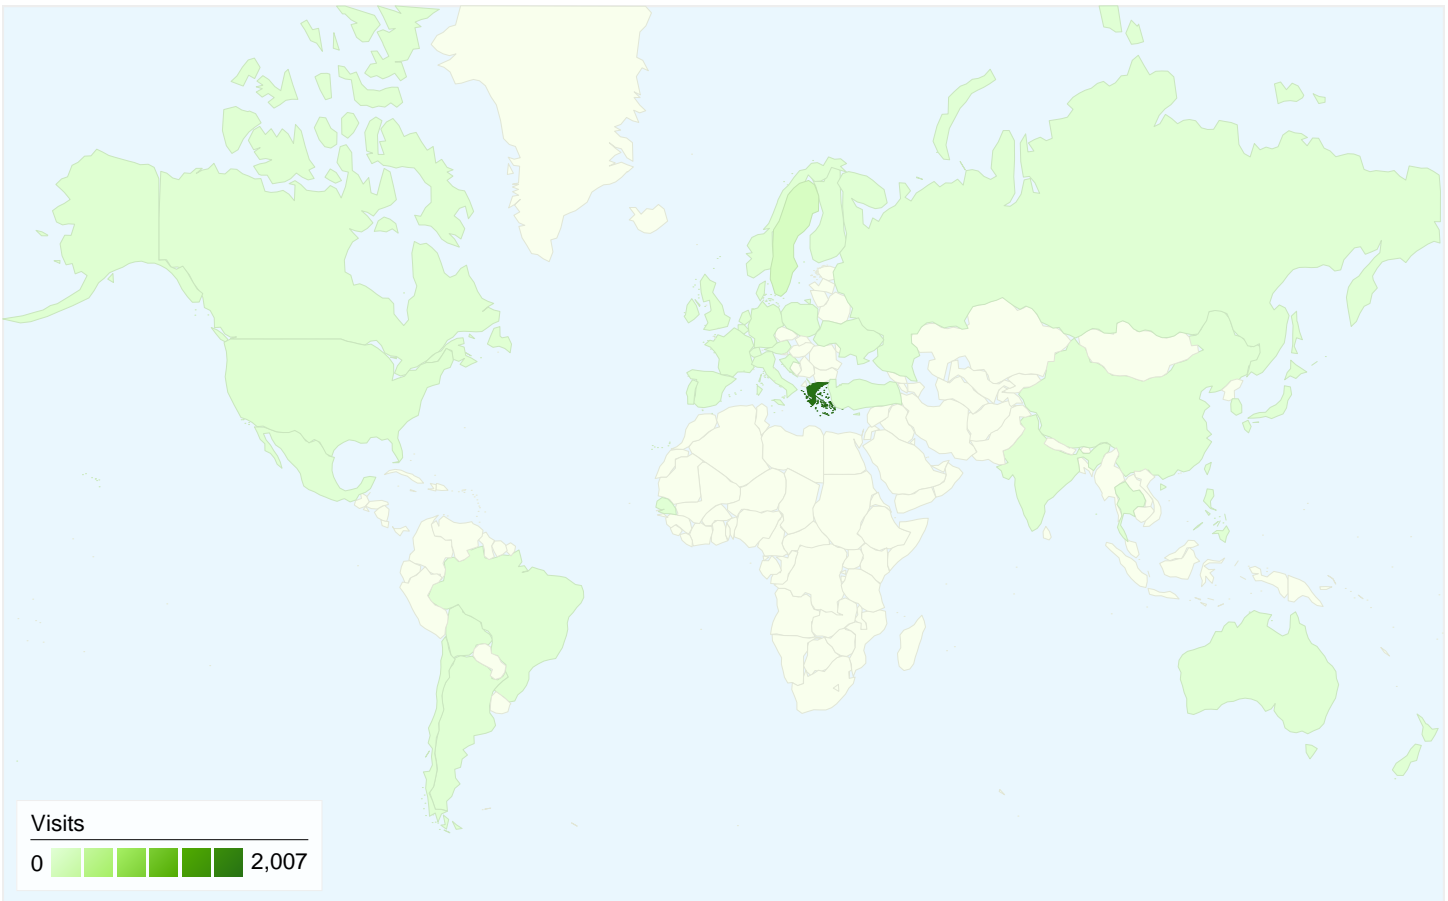

2,261 visits came from 41 countries/territories in the "All Visits" segment

Site Usage

Visits	Pages/Visit	Avg. Time on Site	% New Visits	Bounce Rate	
2,261	6.32	00:05:22	36.27%	35.65%	
Country/Territory	Visits	Pages/Visit	Avg. Time on Site	% New Visits	Bounce Rate
Greece					
November 1, 2008 - November 30, 2008	2,007	6.60	00:05:28	35.63%	34.03%
October 1, 2008 - October 31, 2008	1,716	6.55	00:05:56	32.98%	35.66%
% Change	16.96%	0.74%	-7.86%	8.01%	-4.58%
Sweden					
November 1, 2008 - November 30, 2008	109	5.16	00:07:24	10.09%	43.12%
October 1, 2008 - October 31, 2008	130	5.15	00:05:15	10.00%	46.92%
% Change	-16.15%	0.19%	41.03%	0.92%	-8.11%
Cyprus					
November 1, 2008 - November 30, 2008	22	4.09	00:04:39	18.18%	40.91%
October 1, 2008 - October 31, 2008	14	4.43	00:04:21	0.00%	42.86%