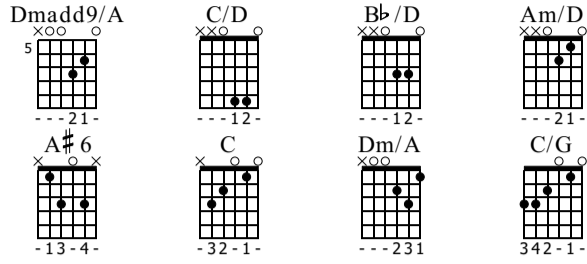

Julia Delaney

(Irish slow Reel)

Traditional

Standard tuning

$\text{♩} = 150$

INTRO
Free time
Dmadd9/A C/D Bb/D Am/D

S-Gt

mf

5 6 7 8 9

Section A1 (Note: [A1A2-B1B2] played twice; for 2nd A Sections chords are A#6 > C > Dm, see below)

1-2. A#6 C Dm/A 1. 2.

10 11 12 13 14

Section A2

1-2. C/G 1. 2.

15 16 17 18 19

Section B1